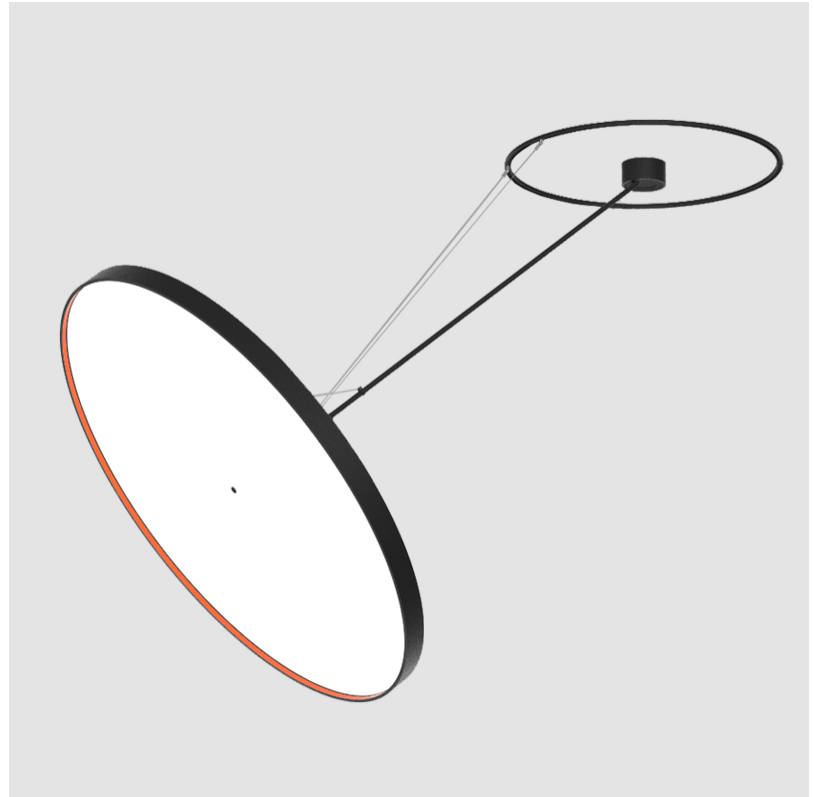

GENERAL

Series: Sign Diva Dancer
Subseries: Sign Diva Dancer Korona
Partner: Prolicht
Division: Architectural
Installation: Suspension
Product Type: Pendant
Mounting Location: Ceiling
Light Distribution: Adjustable

PHYSICAL

Shape: Round
Diameter (mm): 1100
Diameter (in): 43 ⁵/₁₆"
Height (mm): 1620
Height (in): 63 ³/₄"
Weight (kg): 15.5
Weight (lbs): 34.1
Diffuser: PMMA - Opal / Micro-Prism / Sparkling Secret / Vintage Industrial
Fixture Finish: SSR / BKV / CWI / CRY / HAB / UFT / ITA / RUA / FTG / MYG / LOD / PUS / FRO / FUP / KIA / POP / BLS / SPG / MEY / GOH / CHC / COM / ABZ / JAG / OBR / MOS / ROR
Fixture Material: PMMA / Extruded Aluminum / Steel

ELECTRICAL

Lamp Type: LED (Zhaga Standard)
Input Wattage (W): 169.4
Total Output Wattage (W): 135
Dimming: Tri-Mode (Non-Dimming and Phase Dimming (120Vac only) and 0-10V Dimming)
Driver Included: Yes
Driver Location: Integrated
Driver Type: Constant Current - Universal
Driver Class: Class 2
Input Voltage (V): 120 - 277
Constant Current (MA): 600

LED

Color Temperature (°K): 2700 / 3000 / 4000
Max. Delivered Lumen (lm): 19520 / 19933 / 20340
CRI: >90 CRI
Lamp Life (hrs): 50000

OPTICAL

Adjustability: Rotational Canopy 170°; Tilting Canopy ±50°; Tilting Head ±90°

RATINGS AND CERTIFICATIONS

Certified By: Certified for North American Standards
IP rating: IP20