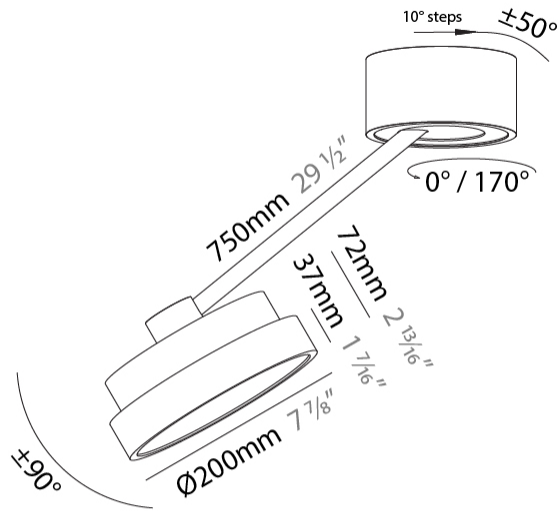

GENERAL

Series: Sign Diva Dancer
Subseries: Sign Diva Dancer
Partner: Prolicht
Division: Architectural
Installation: Suspension
Product Type: Pendant
Mounting Location: Ceiling
Light Distribution: Adjustable

PHYSICAL

Shape: Round
Diameter (mm): 200
Diameter (in): 7 7/8
Height (mm): 72
Height (in): 2 13/16
Max. Overall Height (mm): 870
Max. Overall Height (in): 34 1/4
Extension (mm): 750
Extension (in): 29 1/2
Weight (kg): 1.999
Weight (lbs): 4.407
Diffuser: PMMA - Opal / Micro-Prism / Sparkling Secret / Vintage Industrial
Fixture Finish: SSR / BKV / CWI / CRY / HAB / UFT / ITA / RUA / FTG / MYG / LOD / PUS / FRO / FUP / KIA / POP / BLS / SPG / MEY / GOH / CHC / COM / ABZ / JAG / OBR / MOS / ROR
Fixture Material: PMMA / Extruded Aluminum / Steel

ELECTRICAL

Lamp Type: LED (Zhaga Standard)
Input Wattage (W): 10
Dimming: Tri-Mode (Non-Dimming and Phase Dimming (120Vac only) and 0-10V Dimming)
Driver Included: Yes
Driver Location: Integrated
Driver Type: Constant Current - Universal
Driver Class: Class 2
Input Voltage (V): 120 - 277
Constant Current (MA): 350

LED

Color Temperature (*K): 2700 / 3000 / 3500 / 4000
Max. Delivered Lumen (lm): 776 / 830 / 837 / 854
Nominal Lumen (lm): 1280 / 1370 / 1382 / 1410
CRI: >90 CRI
Lamp Life (hrs): 50000

OPTICAL

Adjustability: Rotational Canopy 170°; Tilting Canopy ±50°; Tilting Head ±90°

RATINGS AND CERTIFICATIONS

Certified By: Certified for North American Standards
IP rating: IP20