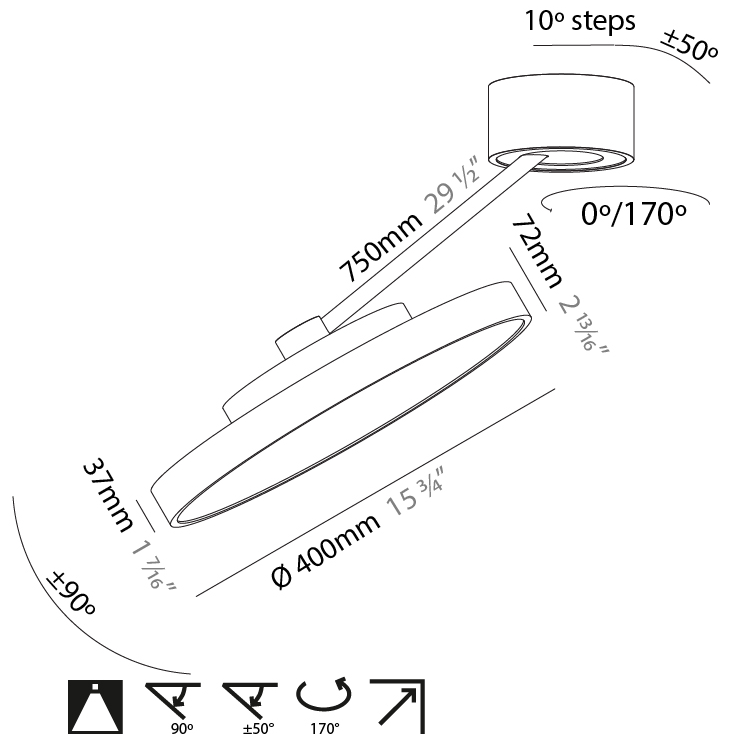

PHYSICAL

Shape: Round
Diameter (mm): 400
Diameter (in): 15 3/4
Height (mm): 72
Height (in): 2 13/16
Max. Overall Height (mm): 870
Max. Overall Height (in): 34 1/4
Extension (mm): 750
Extension (in): 29 1/2
Weight (kg): 3.140
Weight (lbs): 6.922
Diffuser: PMMA - Opal / Micro-Prism / Sparkling Secret / Vintage Industrial
Fixture Finish: SSR / BKV / CWI / CRY / HAB / UFT / ITA / RUA / FTG / MYG / LOD / PUS / FRO / FUP / KIA / POP / BLS / SPG / MEY / GOH / CHC / COM / ABZ / JAG / OBR / MOS / ROR
Fixture Material: PMMA / Extruded Aluminum / Steel

ELECTRICAL

Lamp Type: LED (Zhaga Standard)
Input Wattage (W): 17
Total Output Wattage (W): 16
Dimming: Tri-Mode (Non-Dimming and Phase Dimming (120Vac only) and 0-10V Dimming)
Driver Included: Yes
Driver Location: Integrated
Driver Type: Constant Current - Universal
Driver Class: Class 2
Input Voltage (V): 120 - 277
Constant Current (MA): 500

LED

Color Temperature (°K): 2700 / 3000 / 3500 / 4000
Max. Delivered Lumen (lm): 1807 / 1943 / 1951 / 1991
Nominal Lumen (lm): 2250 / 2420 / 2430 / 2480
CRI: >90 CRI
Lamp Life (hrs): 50000

OPTICAL

Adjustability: Rotational Canopy 170°; Tilting Canopy ±50°; Tilting Head ±90°

RATINGS AND CERTIFICATIONS

Certified By: Certified for North American Standards
IP rating: IP20