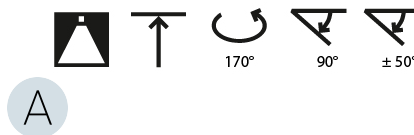

GENERAL

Series: Sign Diva Dancer
Subseries: Sign Diva Dancer Korona
Partner: Prolicht
Division: Architectural
Installation: Suspension
Product Type: Pendant
Mounting Location: Ceiling
Light Distribution: Adjustable

PHYSICAL

Shape: Round
Diameter (mm): 400
Diameter (in): 15 3/4
Height (mm): 1620
Height (in): 63 3/4
Weight (kg): 5
Weight (lbs): 11
Diffuser: PMMA - Opal / Micro-Prism / Sparkling Secret / Vintage Industrial
Fixture Finish: SSR / BKV / CWI / CRY / HAB / UFT / ITA / RUA / FTG / MYG / LOD / PUS / FRO / FUP / KIA / POP / BLS / SPG / MEY / GOH / CHC / COM / ABZ / JAG / OBR / MOS / ROR
Fixture Material: PMMA / Extruded Aluminum / Steel

ELECTRICAL

Lamp Type: LED (Zhaga Standard)
Input Wattage (W): 17.0
Total Output Wattage (W): 15.4
Dimming: Tri-Mode (Non-Dimming and Phase Dimming (120Vac only) and 0-10V Dimming)
Driver Included: Yes
Driver Location: Integrated
Driver Type: Constant Current - Universal
Driver Class: Class 2
Input Voltage (V): 120 - 277
Constant Current (MA): 500

LED

Color Temperature (°K): 2700 / 3000 / 3500 / 4000
Max. Delivered Lumen (lm): 1807 / 1943 / 1951 / 1991
Nominal Lumen (lm): 2250 / 2420 / 2430 / 2480
CRI: >90 CRI
Lamp Life (hrs): 50000

OPTICAL

Adjustability: Rotational Canopy 170°; Tilting Canopy ±50°; Tilting Head ±90°

RATINGS AND CERTIFICATIONS

Certified By: Certified for North American Standards
IP rating: IP20