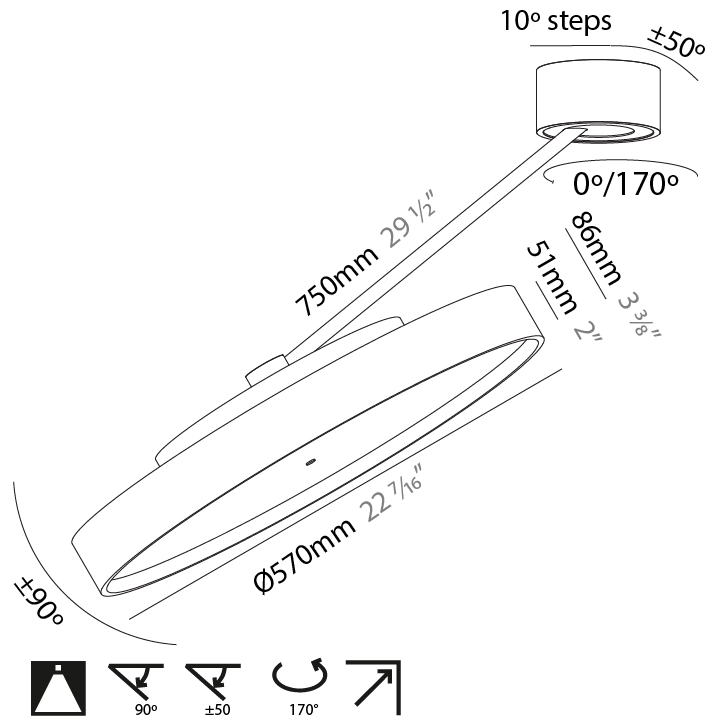

GENERAL

Series: Sign Diva Dancer
Subseries: Sign Diva Dancer Korona
Partner: Prolicht
Division: Architectural
Installation: Suspension
Product Type: Pendant
Mounting Location: Ceiling
Light Distribution: Adjustable

PHYSICAL

Shape: Round
Diameter (mm): 570
Diameter (in): 22 7/16
Height (mm): 870
Depth (mm): 86
Height (in): 34 1/4
Depth (in): 3 3/8
Weight (kg): 5
Weight (lbs): 11.023

Diffuser: PMMA - Opal / Micro-Prism / Sparkling Secret / Vintage Industrial

Fixture Finish: SSR / BKV / CWI / CRY / HAB / UFT / ITA / RUA / FTG / MYG / LOD / PUS / FRO / FUP / KIA / POP / BLS / SPG / MEY / GOH / CHC / COM / ABZ / JAG / OBR / MOS / ROR

Fixture Material: PMMA / Extruded Aluminum / Steel

ELECTRICAL

Lamp Type: LED (Zhaga Standard)
Input Wattage (W): 52.8
Total Output Wattage (W): 47.52
Dimming: Tri-Mode (Non-Dimming and Phase Dimming (120Vac only) and 0-10V Dimming)
Driver Included: Yes
Driver Location: Integrated
Driver Type: Constant Current - Universal
Driver Class: Class 2
Input Voltage (V): 120 - 277
Constant Current (MA): 350

LED

Color Temperature (*K): 2700 / 3000 / 3500 / 4000
Max. Delivered Lumen (lm): 5060 / 6320 / 6448 / 6580
CRI: >90 CRI
Lamp Life (hrs): 50000

OPTICAL

Adjustability: Rotational Canopy 170°; Tilting Canopy ±50°; Tilting Head ±90°

RATINGS AND CERTIFICATIONS

Certified By: Certified for North American Standards
IP rating: IP20