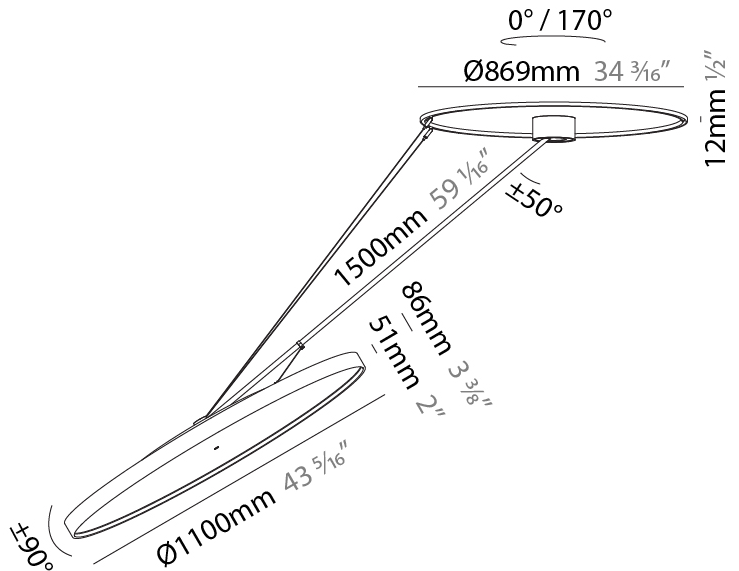

GENERAL

Series: Sign Diva Dancer
Subseries: Sign Diva Dancer Korona
Partner: Prolicht
Division: Architectural
Installation: Suspension
Product Type: Pendant
Mounting Location: Ceiling
Light Distribution: Adjustable

PHYSICAL

Shape: Round
Diameter (mm): 1100
Diameter (in): 43 ⁵/₁₆"
Height (mm): 1620
Height (in): 63 ³/₄"
Weight (kg): 15.5
Weight (lbs): 34.1
Diffuser: PMMA - Opal / Micro-Prism / Sparkling Secret / Vintage Industrial
Fixture Finish: SSR / BKV / CWI / CRY / HAB / UFT / ITA / RUA / FTG / MYG / LOD / PUS / FRO / FUP / KIA / POP / BLS / SPG / MEY / GOH / CHC / COM / ABZ / JAG / OBR / MOS / ROR
Fixture Material: PMMA / Extruded Aluminum / Steel

ELECTRICAL

Lamp Type: LED (Zhaga Standard)
Input Wattage (W): 169.4
Total Output Wattage (W): 135
Dimming: Tri-Mode (Non-Dimming and Phase Dimming (120Vac only) and 0-10V Dimming)
Driver Included: Yes
Driver Location: Integrated
Driver Type: Constant Current - Universal
Driver Class: Class 2
Input Voltage (V): 120 - 277
Constant Current (MA): 600

LED

Color Temperature (°K): 2700 / 3000 / 4000
Max. Delivered Lumen (lm): 19520 / 19933 / 20340
CRI: >90 CRI
Lamp Life (hrs): 50000

OPTICAL

Adjustability: Rotational Canopy 170°; Tilting Canopy ±50°; Tilting Head ±90°

RATINGS AND CERTIFICATIONS

Certified By: Certified for North American Standards
IP rating: IP20