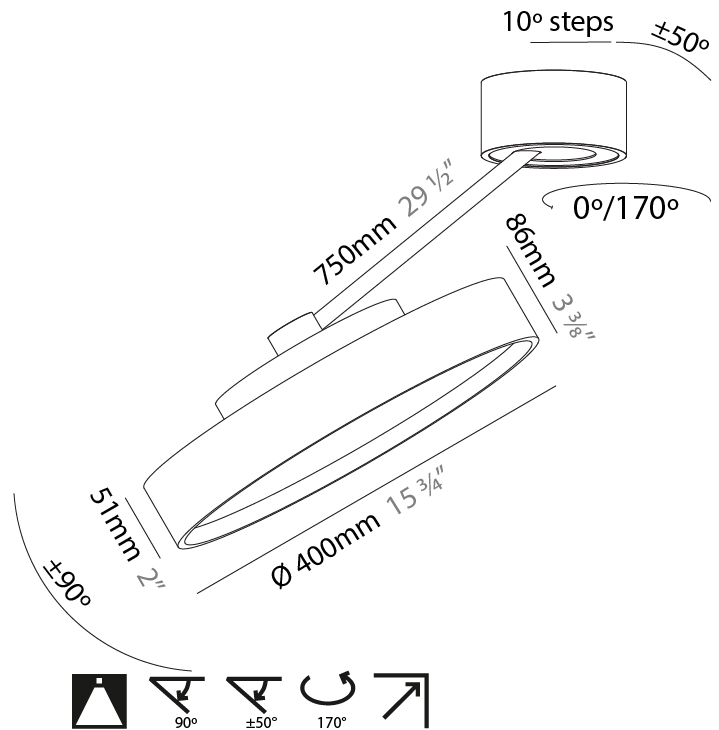

GENERAL

Series: Sign Diva Dancer
Subseries: Sign Diva Dancer Korona
Partner: Prolicht
Division: Architectural
Installation: Suspension
Product Type: Pendant
Mounting Location: Ceiling
Light Distribution: Adjustable

PHYSICAL

Shape: Round
Diameter (mm): 400
Diameter (in): 15 3/4
Height (mm): 870
Depth (mm): 86
Height (in): 34 1/4
Depth (in): 3 3/8
Weight (kg): 3.5
Weight (lbs): 7.716

Diffuser: PMMA - Opal / Micro-Prism / Sparkling Secret / Vintage Industrial

Fixture Finish: SSR / BKV / CWI / CRY / HAB / UFT / ITA / RUA / FTG / MYG / LOD / PUS / FRO / FUP / KIA / POP / BLS / SPG / MEY / GOH / CHC / COM / ABZ / JAG / OBR / MOS / ROR

Fixture Material: PMMA / Extruded Aluminum / Steel

ELECTRICAL

Lamp Type: LED (Zhaga Standard)
Input Wattage (W): 17.9
Total Output Wattage (W): 16
Dimming: Tri-Mode (Non-Dimming and Phase Dimming (120Vac only) and 0-10V Dimming)
Driver Included: Yes
Driver Location: Integrated
Driver Type: Constant Current - Universal
Driver Class: Class 2
Input Voltage (V): 120 - 277
Constant Current (MA): 500

LED

Color Temperature (*K): 2700 / 3000 / 3500 / 4000
Max. Delivered Lumen (lm): 1870 / 2340 / 2372 / 2420
CRI: >90 CRI
Lamp Life (hrs): 50000

OPTICAL

Adjustability: Rotational Canopy 170°; Tilting Canopy ±50°; Tilting Head ±90°

RATINGS AND CERTIFICATIONS

Certified By: Certified for North American Standards
IP rating: IP20