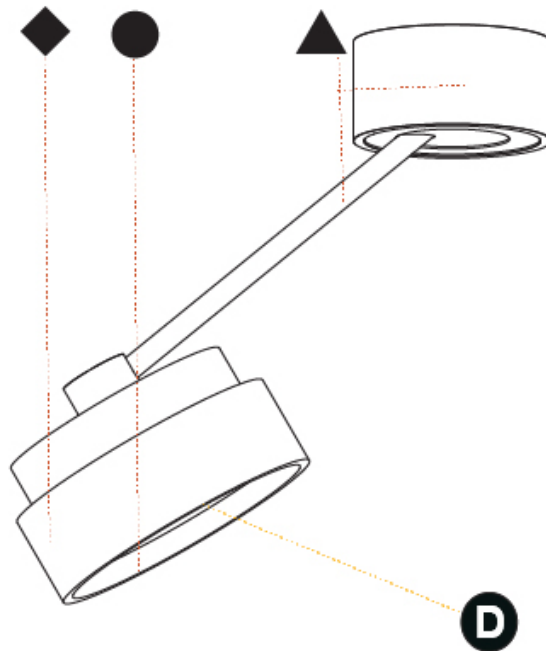

SIGN DIVA DANCER SUSPENSION

A300037-

PROJECT
TYPE
SPECIFIER
QUANTITY
DATE

A